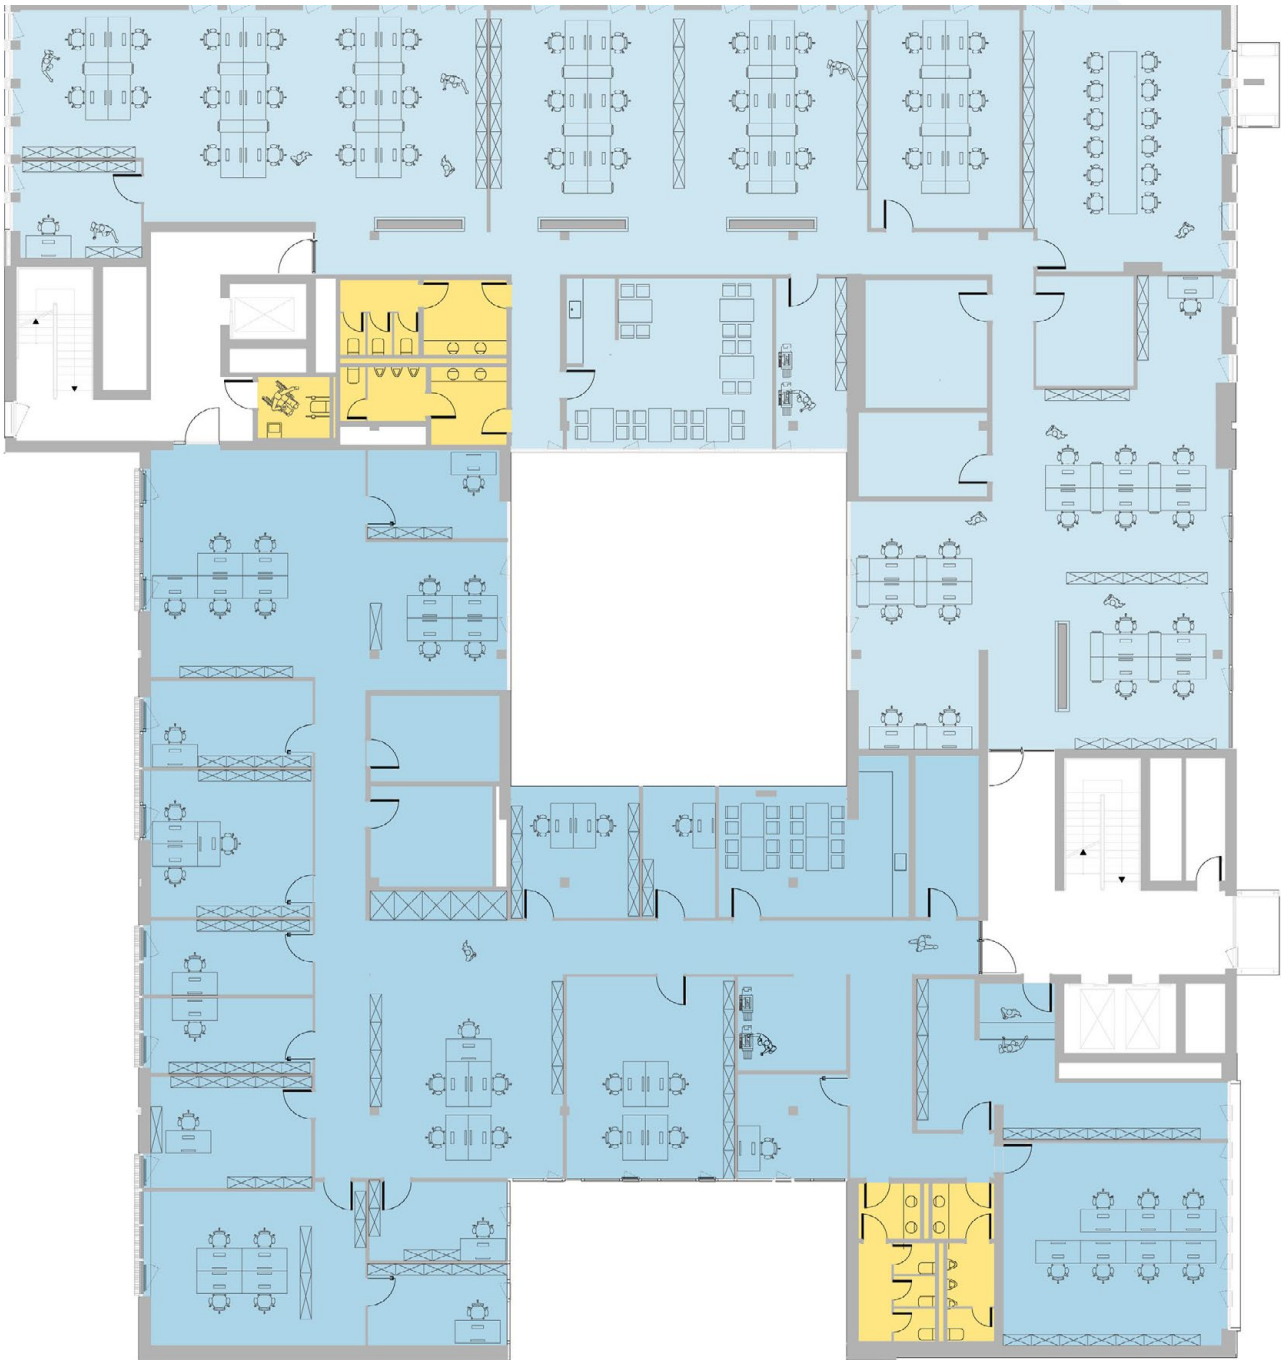

retail unit 3rd floor

retail unit A
717.38 m²

retail unit B
753.01 m²

project address

LogIn
Friedrichstrasse 6 – 12
47798 Krefeld

owner

ERWE Projekt Krefeld GmbH
Herriotstrasse 1
60528 Frankfurt am Main
www.erwe-ag.com